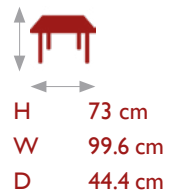

Writing Table | Product Code: 5412885

- Home office 'trestle' style table/desk